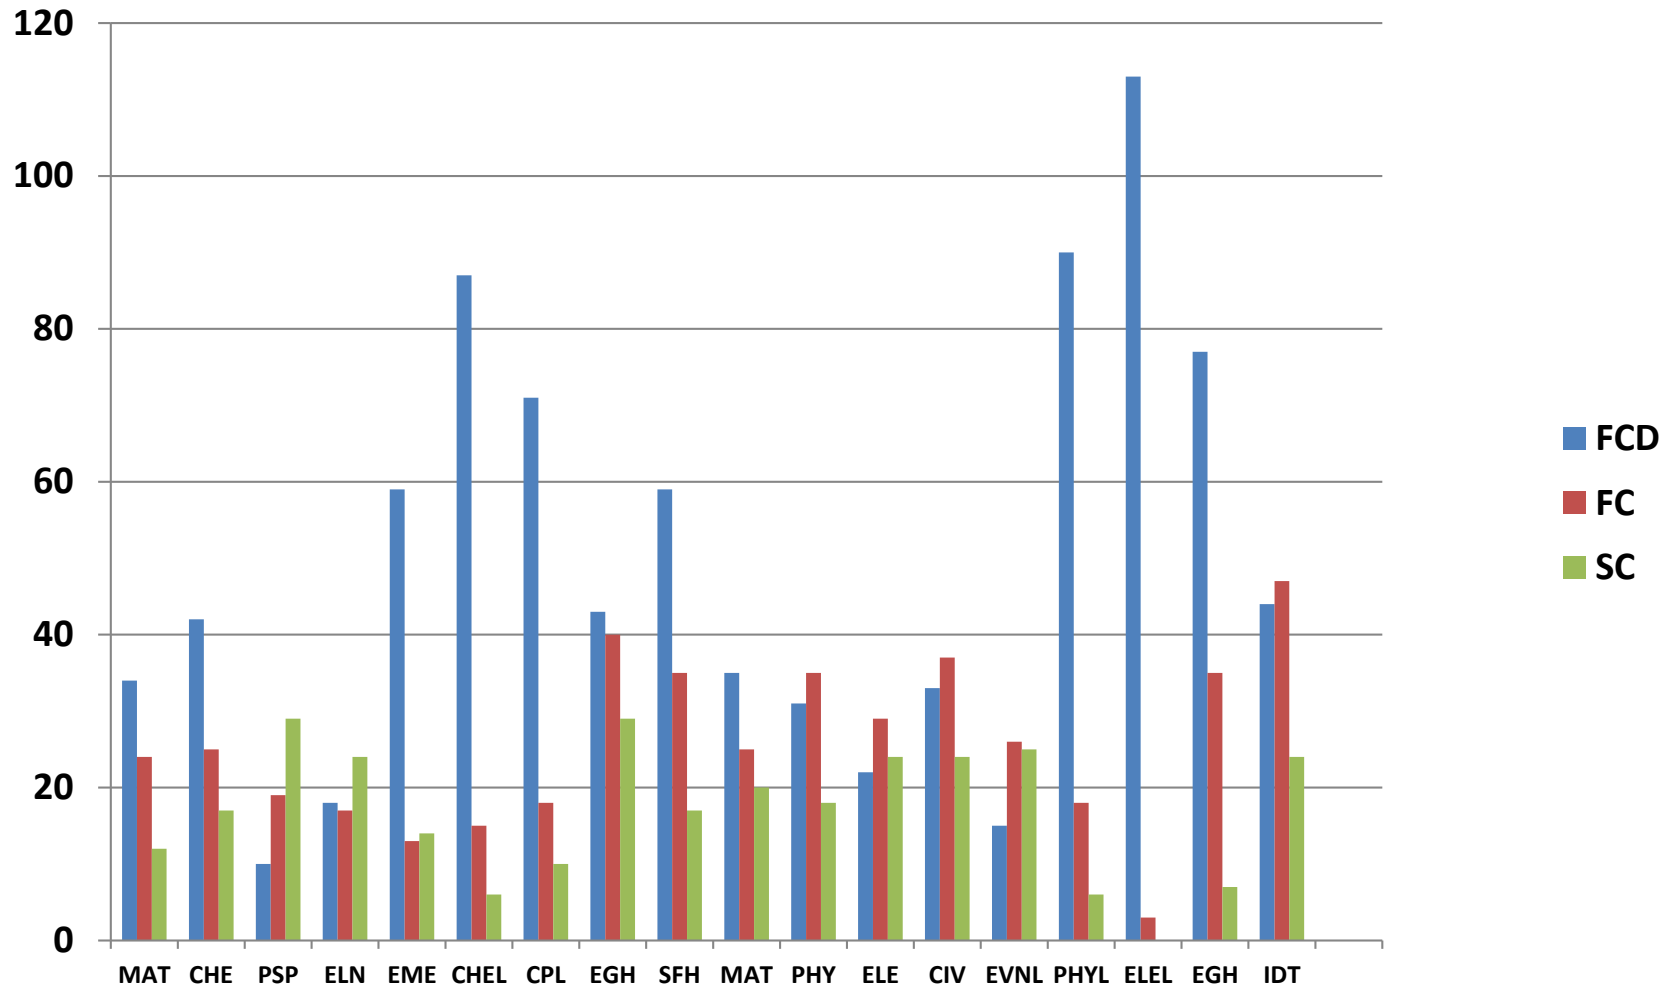

First Year Result analysis

COMPUTER SCIENCE & ENGINEERING -2021-22

First Year Result analysis

INFORMATION SCIENCE & ENGINEERING -2021-22

First Year Result analysis

ELECTRONICS AND COMMUNICATION ENGINEERING -2021-22

First Year Result analysis

ARTIFICIAL INTELLIGENCE AND DATA SCIENCE ENGINEERING -2021-22

First Year Result analysis

CIVIL ENGINEERING -2021-22

First Year Result analysis

MECHANICAL ENGINEERING -2021-22