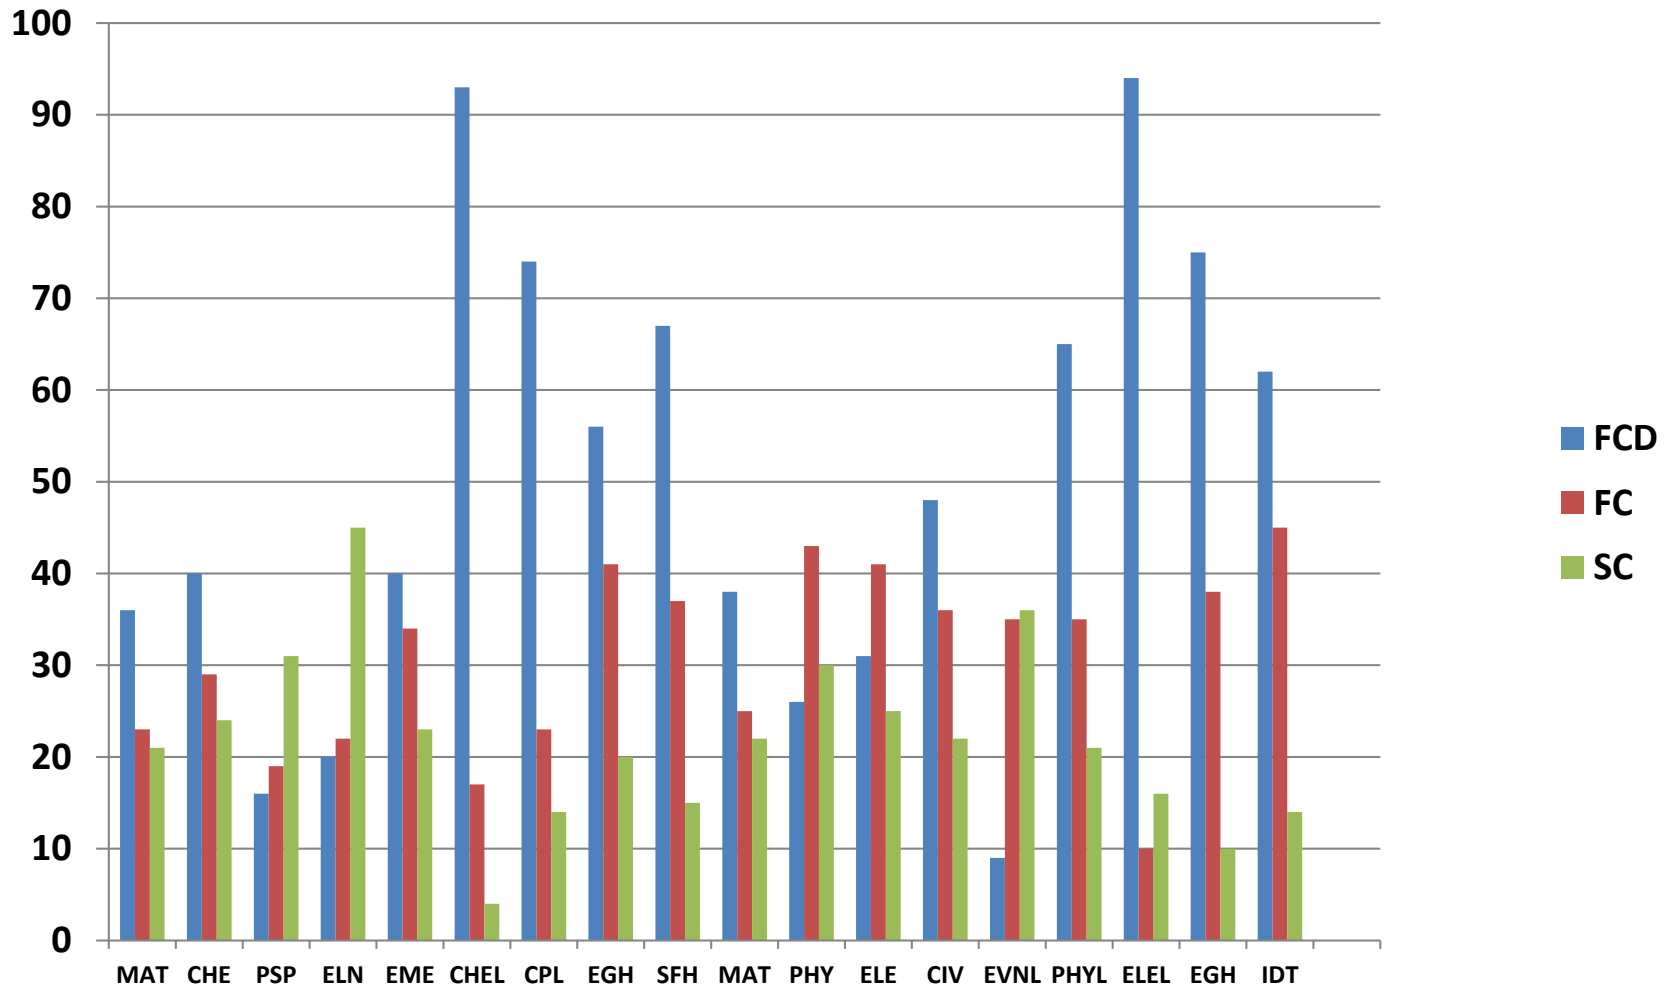

First Year Result analysis

COMPUTER SCIENCE & ENGINEERING -2021-22

First Year Result analysis

INFORMATION SCIENCE & ENGINEERING -2021-22

First Year Result analysis

ELECTRONICS AND COMMUNICATION ENGINEERING -2021-22

First Year Result analysis

ARTIFICIAL INTELLIGENCE AND DATA SCIENCE ENGINEERING -2021-22

First Year Result analysis

CIVIL ENGINEERING -2021-22

First Year Result analysis

MECHANICAL ENGINEERING -2021-22