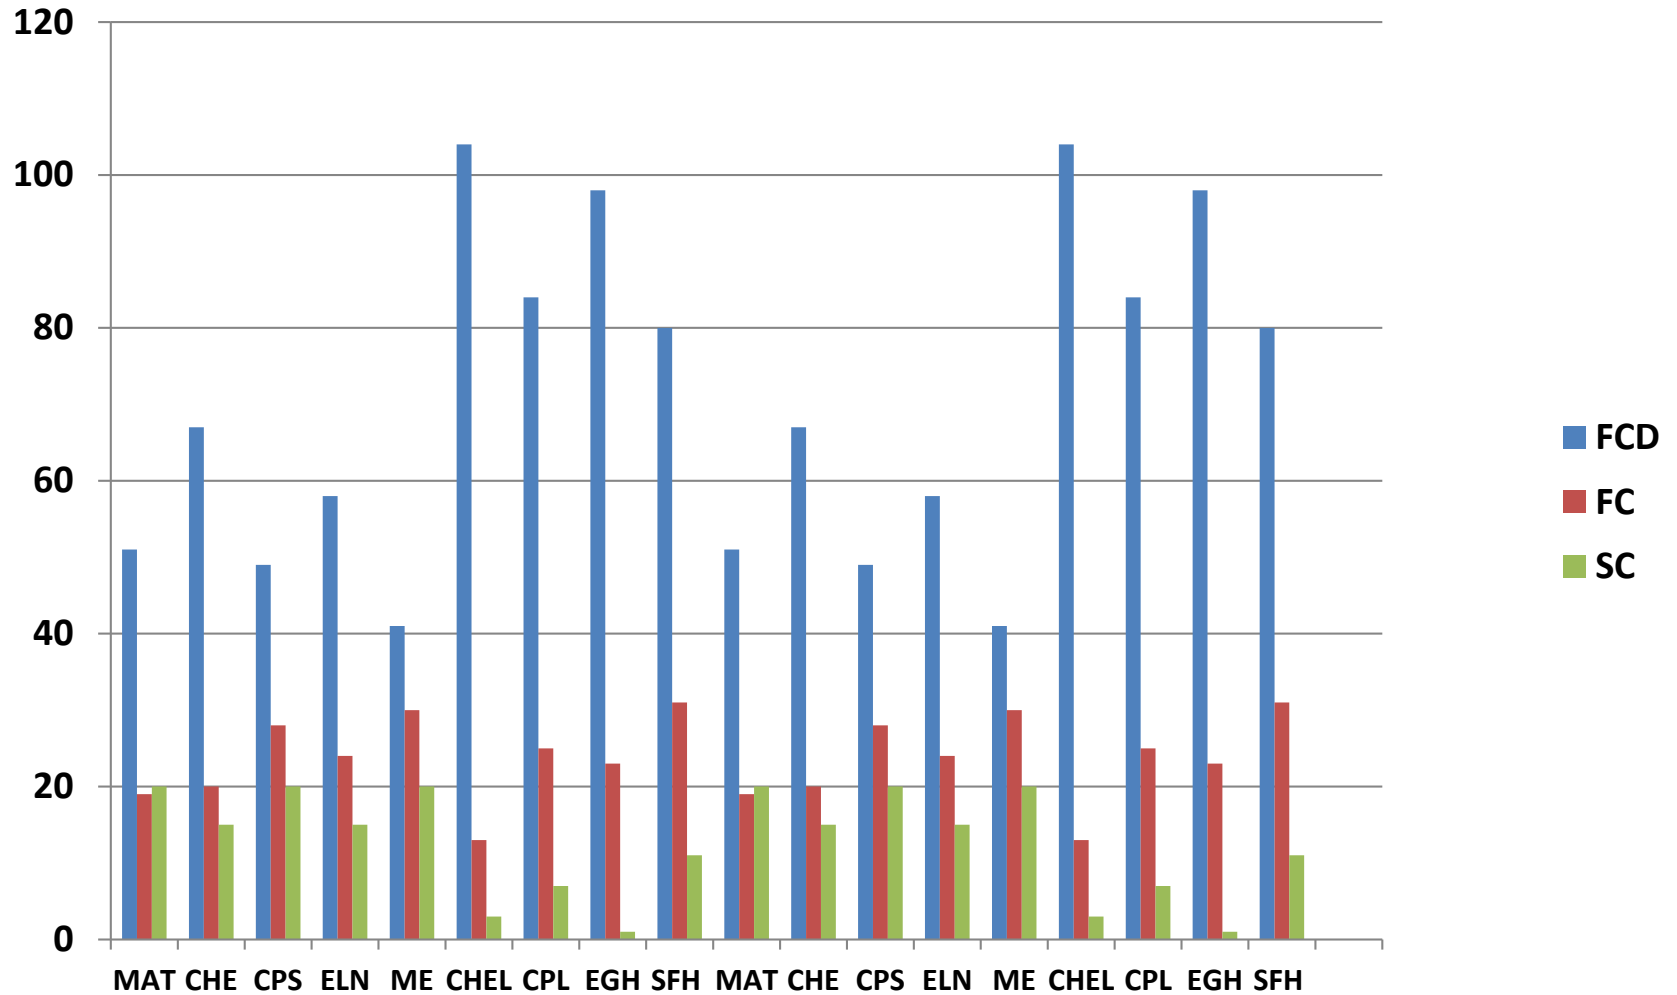

First Year Result analysis

COMPUTER SCIENCE & ENGINEERING -2021-22

First Year Result analysis

INFORMATION SCIENCE & ENGINEERING -2021-22

First Year Result analysis

ELECTRONICS AND COMMUNICATION ENGINEERING -2021-22

First Year Result analysis

ARTIFICIAL INTELLIGENCE AND DATA SCIENCE ENGINEERING -2021-22

First Year Result analysis

CIVIL ENGINEERING -2021-22

First Year Result analysis

MECHANICAL ENGINEERING -2021-22