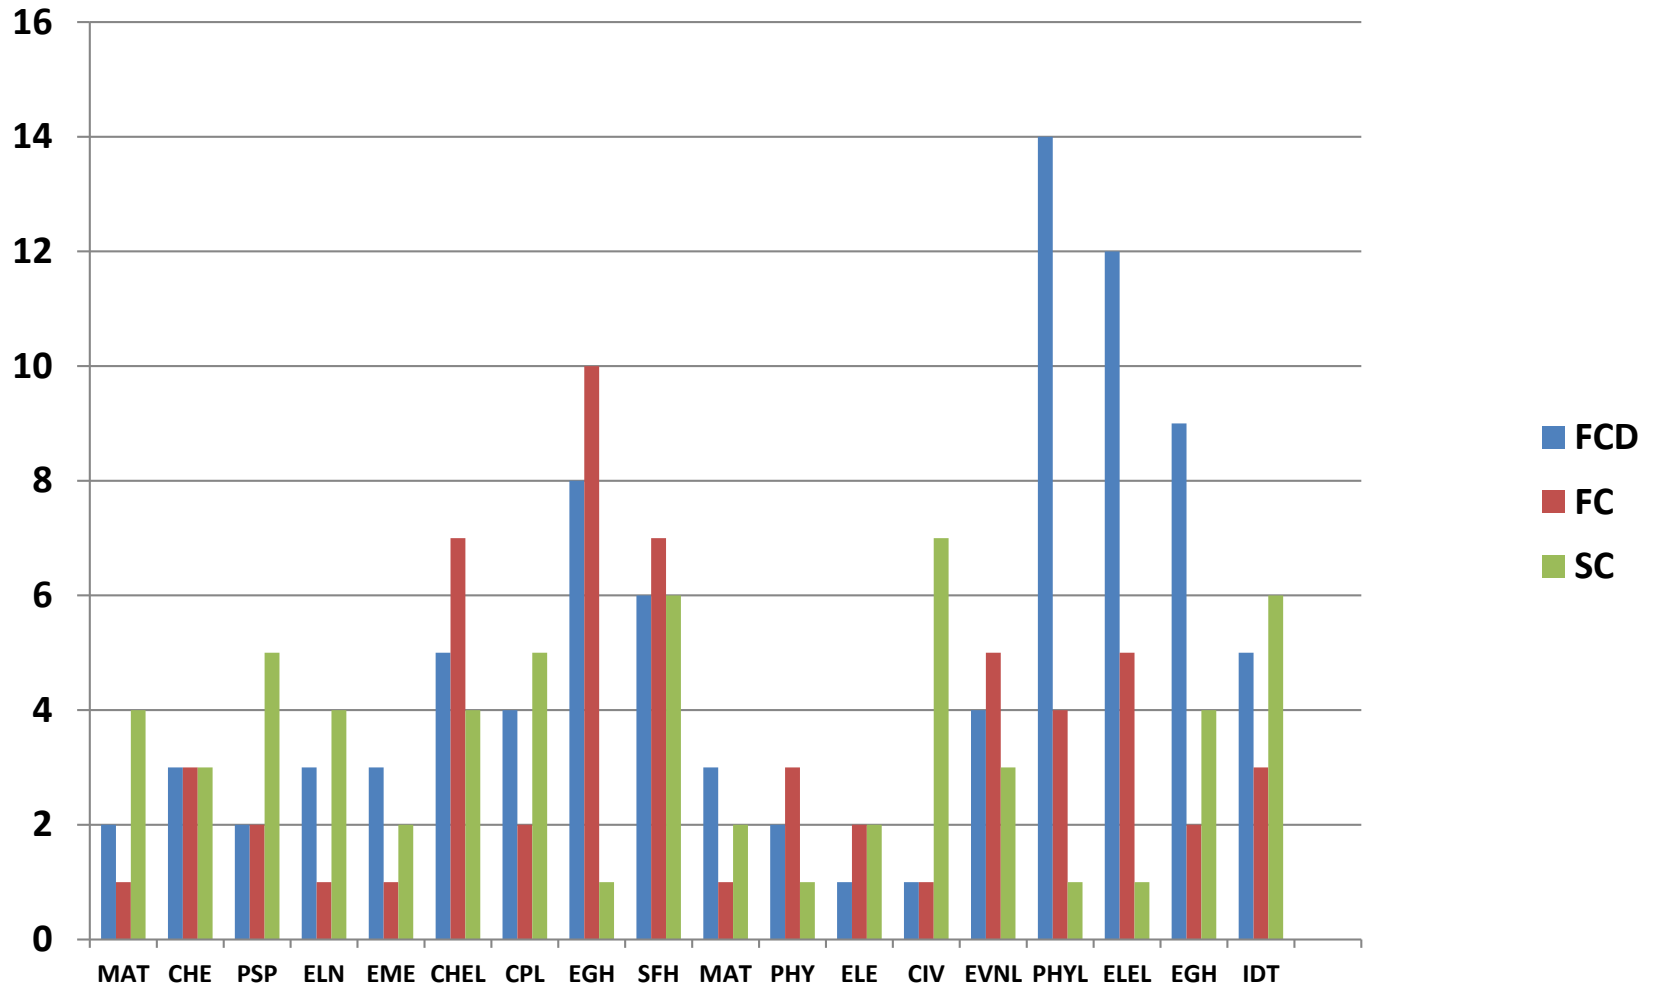

First Year Result analysis

COMPUTER SCIENCE & ENGINEERING -2021-22

First Year Result analysis

INFORMATION SCIENCE & ENGINEERING -2021-22

First Year Result analysis

ELECTRONICS AND COMMUNICATION ENGINEERING -2021-22

First Year Result analysis

ARTIFICIAL INTELLIGENCE AND DATA SCIENCE ENGINEERING -2021-22

First Year Result analysis

CIVIL ENGINEERING -2021-22

First Year Result analysis

MECHANICAL ENGINEERING -2021-22