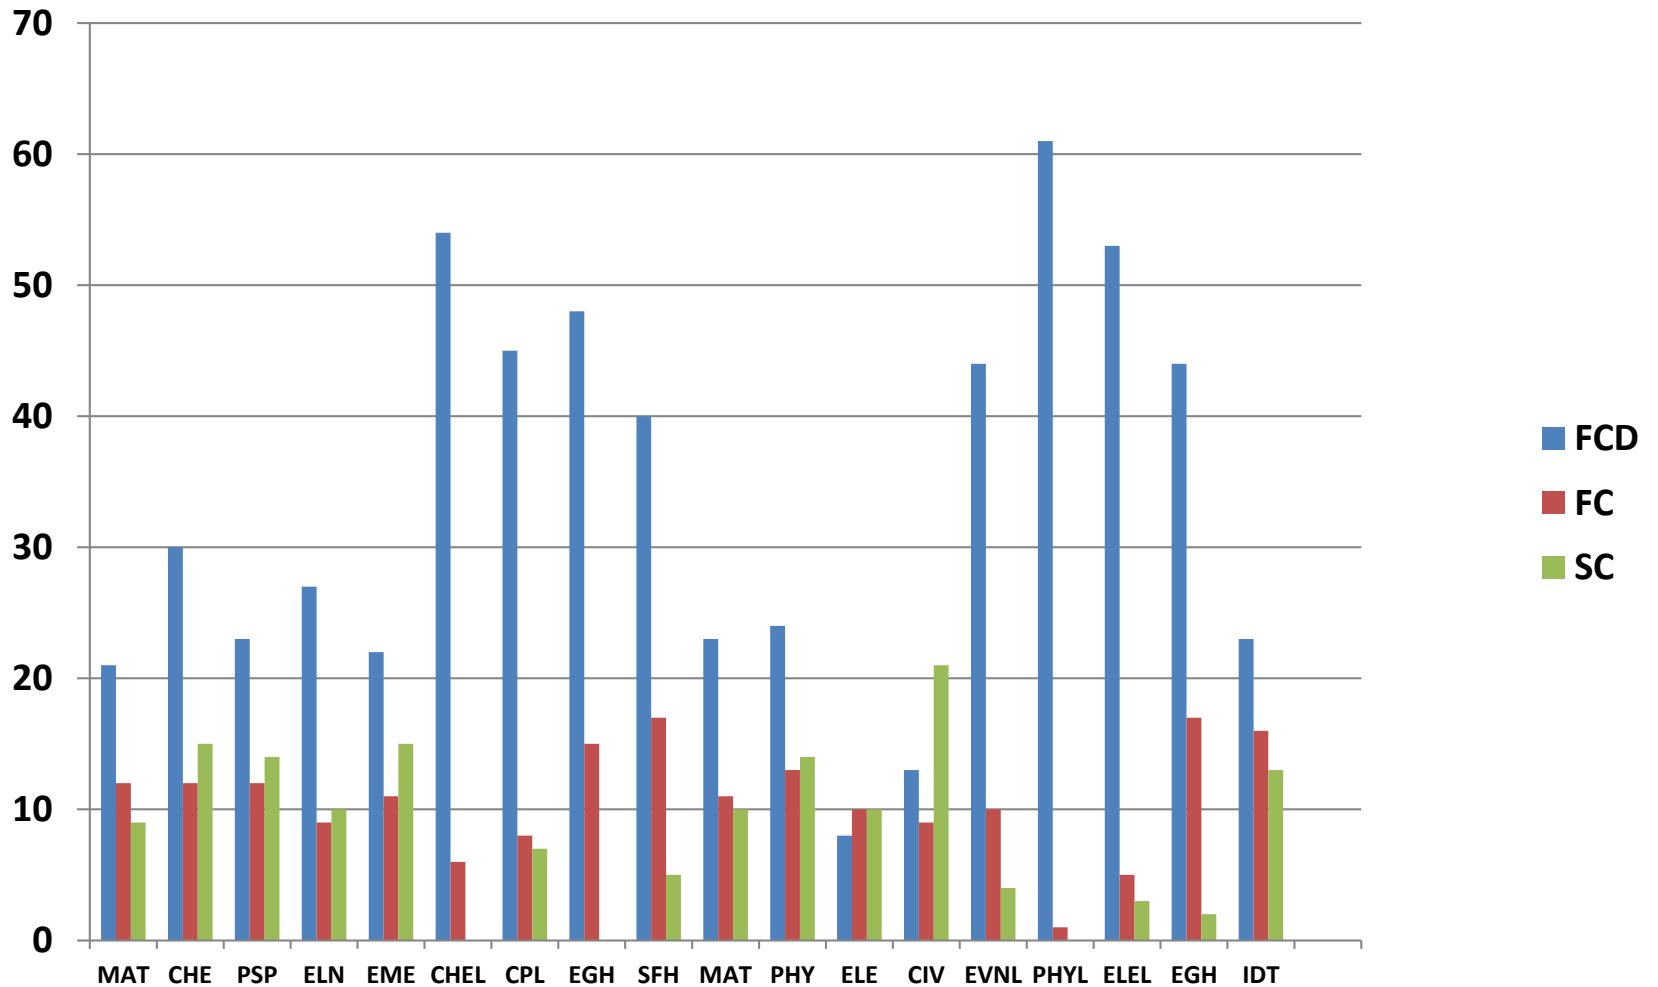

First Year Result analysis

COMPUTER SCIENCE & ENGINEERING -2021-22

First Year Result analysis

INFORMATION SCIENCE & ENGINEERING -2021-22

First Year Result analysis

ELECTRONICS AND COMMUNICATION ENGINEERING -2021-22

First Year Result analysis

ARTIFICIAL INTELLIGENCE AND DATA SCIENCE ENGINEERING -2021-22

First Year Result analysis

CIVIL ENGINEERING -2021-22

First Year Result analysis

MECHANICAL ENGINEERING -2021-22